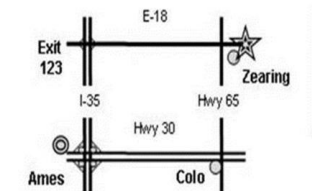

April 22- Pizza

April 29- Taco Bar & Sundae Bar

May 6- End of the Year Cookout- Grilled items & picnic favs

PRAIRIE PUTT-PUTT Mini Golf Course OPENING DAY

June 1 This 9-hole course is open Thurs.-Sun. from 11am-8pm & costs just \$5/adult, \$3/child ages 3-10. We will open the course by appointment Mon.-Weds.

**No
Child
Left
Inside**

@

Threshold Learning Center

SUMMER CAMP SCHEDULE 2015

June 1	Opening Day: Prairie Putt-Putt
June 5-7	Middle School Overnight Adventure Camp
June 8-11	Jr. High Trip – Nebraska
June 15-19	AM Camp– How Does Your Garden Grow?
	PM Camp– Create the next Big Hero @ Robot Camp
June 19-20	Just Me & My Dad Camp
June 22-26	AM – TLC Camp 101
	PM – TLC Camp 101
June 29-July 3	Jr. High/Sr. High Trip – South Dakota Trip
July 6-10	AM & PM Camp – Mud Masters
July 10-11	Family Camp
July 13-15	Mini-Sessions: Super Hero Challenge/Astronomy
July 17-24	Sr. High Trip – Southern California
July 31-Aug. 1	Mommy & Me Camp

We have a little something for everyone...

Threshold Learning Center is located one mile east of Hwy. 65 on Hwy. E18 near Zeasing, IA.

For more information contact: 641-487-7455 or info@thresholdlearningcenter.org